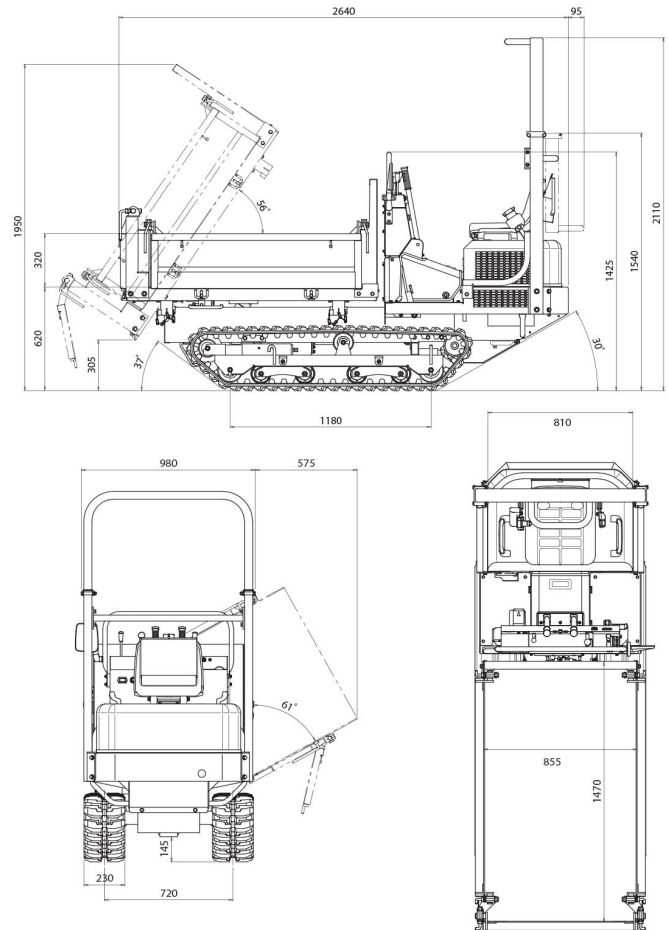

Specifications

Make	TrackDumper by Yamaguchi
Model	WB12
Payload	1200kg
Unladen Weight	885kg
Maximum Speed	6.9 KPH / 4.28 MPH
Engine Make & Model	Kubota Z482
Engine Type	Two cylinder liquid cooled diesel
Engine Power	9.5 KW / 12.91 HP
Ground Pressure Empty	16.61 KPA / 2.41 PSI
Ground Clearance	145 mm
Fuel Type	Diesel

Dimensions

Overall Length	2640 mm
Overall Width	980 mm
Overall Height	2110 mm / 1540mm with ROPS folded
Track Centres	720 mm
Track Width	230 mm
Dump Body Length Internal	1470 mm
Dump Body Width Internal	855 mm

WB12 TRACKDUMPER by YAMAGUCHI

PH: 1800 685 525

Semco®
Since 1994
Equipment Sales

www.semco-group.com.au

**55-63 Kurrajong Ave,
St Marys NSW**