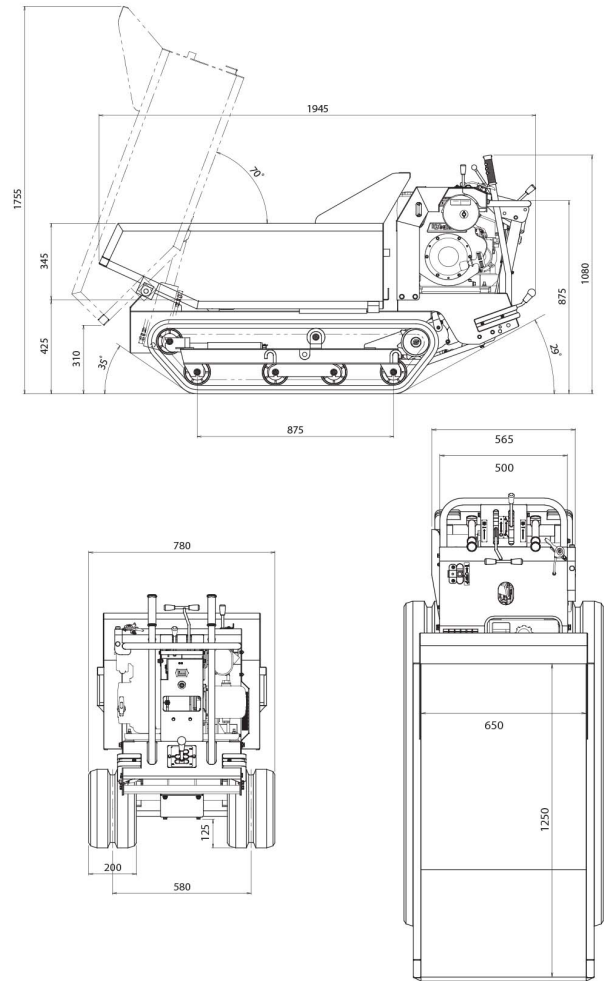

780mm WIDE

KUBOTA DIESEL

UNIQUE TRACK DESIGN

www.semco-group.com

Specifications

Make	TrackBarrow by Yamaguchi
Model	WB06DBa
Payload	600kg
Unladen Weight	380kg
Maximum Speed	5.0 KPH / 3.10 MPH
Engine Make & Model	Kubota OC60
Engine Type	Single cylinder oil & air cooled diesel
Engine Power	4.4 KW / 5.98 HP
Ground Pressure Empty	10.75 KPA / 1.56 PSI
Ground Clearance	125 mm
Fuel Type	Diesel

Dimensions

Overall Length	1945 mm
Overall Width	780 mm
Overall Height	1080 mm
Track Centres	580 mm
Track Width	200 mm
Dump Body Length Internal	1250 mm
Dump Body Width Internal	650 mm

WB06 TRACKBARROW by YAMAGUCHI