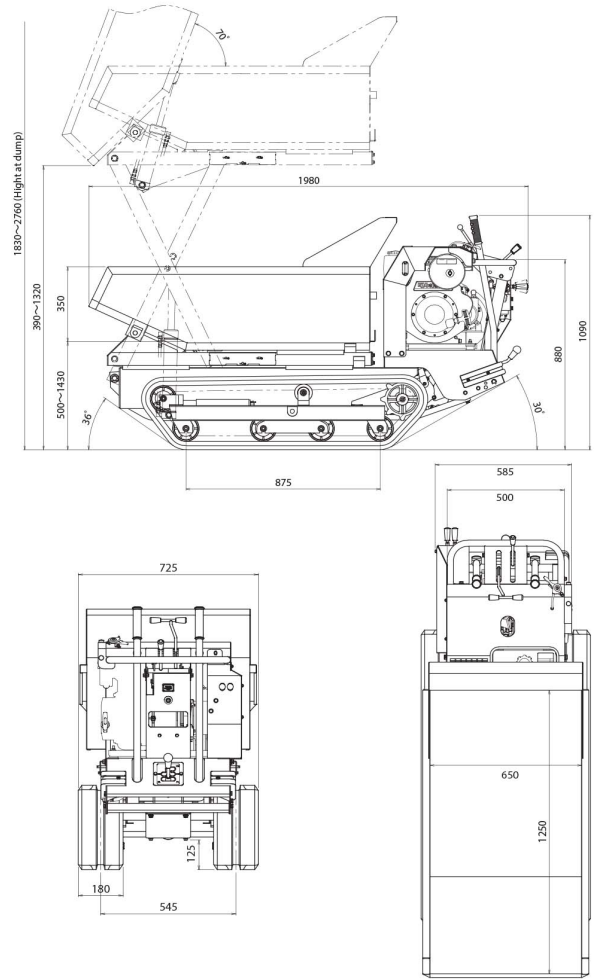

725mm WIDE

KUBOTA DIESEL

UNIQUE TRACK DESIGN

www.semco-group.com.au

Specifications

Make	TrackBarrow by Yamaguchi
Model	WB06HL
Payload	600kg
Unladen Weight	465kg
Maximum Speed	5.7 KPH / 3.54 MPH
Engine Make & Model	Kubota OC60
Engine Type	Single cylinder oil & air cooled diesel
Engine Power	4.4 KW / 5.98 HP
Ground Pressure Empty	14.68 KPA / 2.13 PSI
Ground Clearance	125 mm
Fuel Type	Diesel

Dimensions

Overall Length	1980 mm
Overall Width	725 mm
Overall Height	1090 mm
Track Centres	545 mm
Track Width	180 mm
Dump Body Length Internal	1250 mm
Dump Body Width Internal	650 mm

WB06HL
TRACKBARROW
by YAMAGUCHI